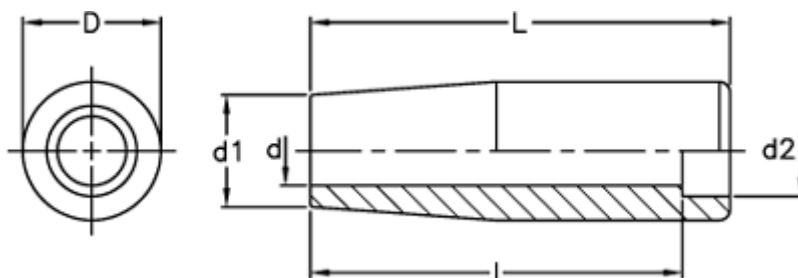

# Data Sheet

Article number: 2304022501

Description: E+G Revolving handle  
I.281/65

## Measures

---

d = 12

D = 23

d1 = 19

d2 = 16

l = 56

L = 64